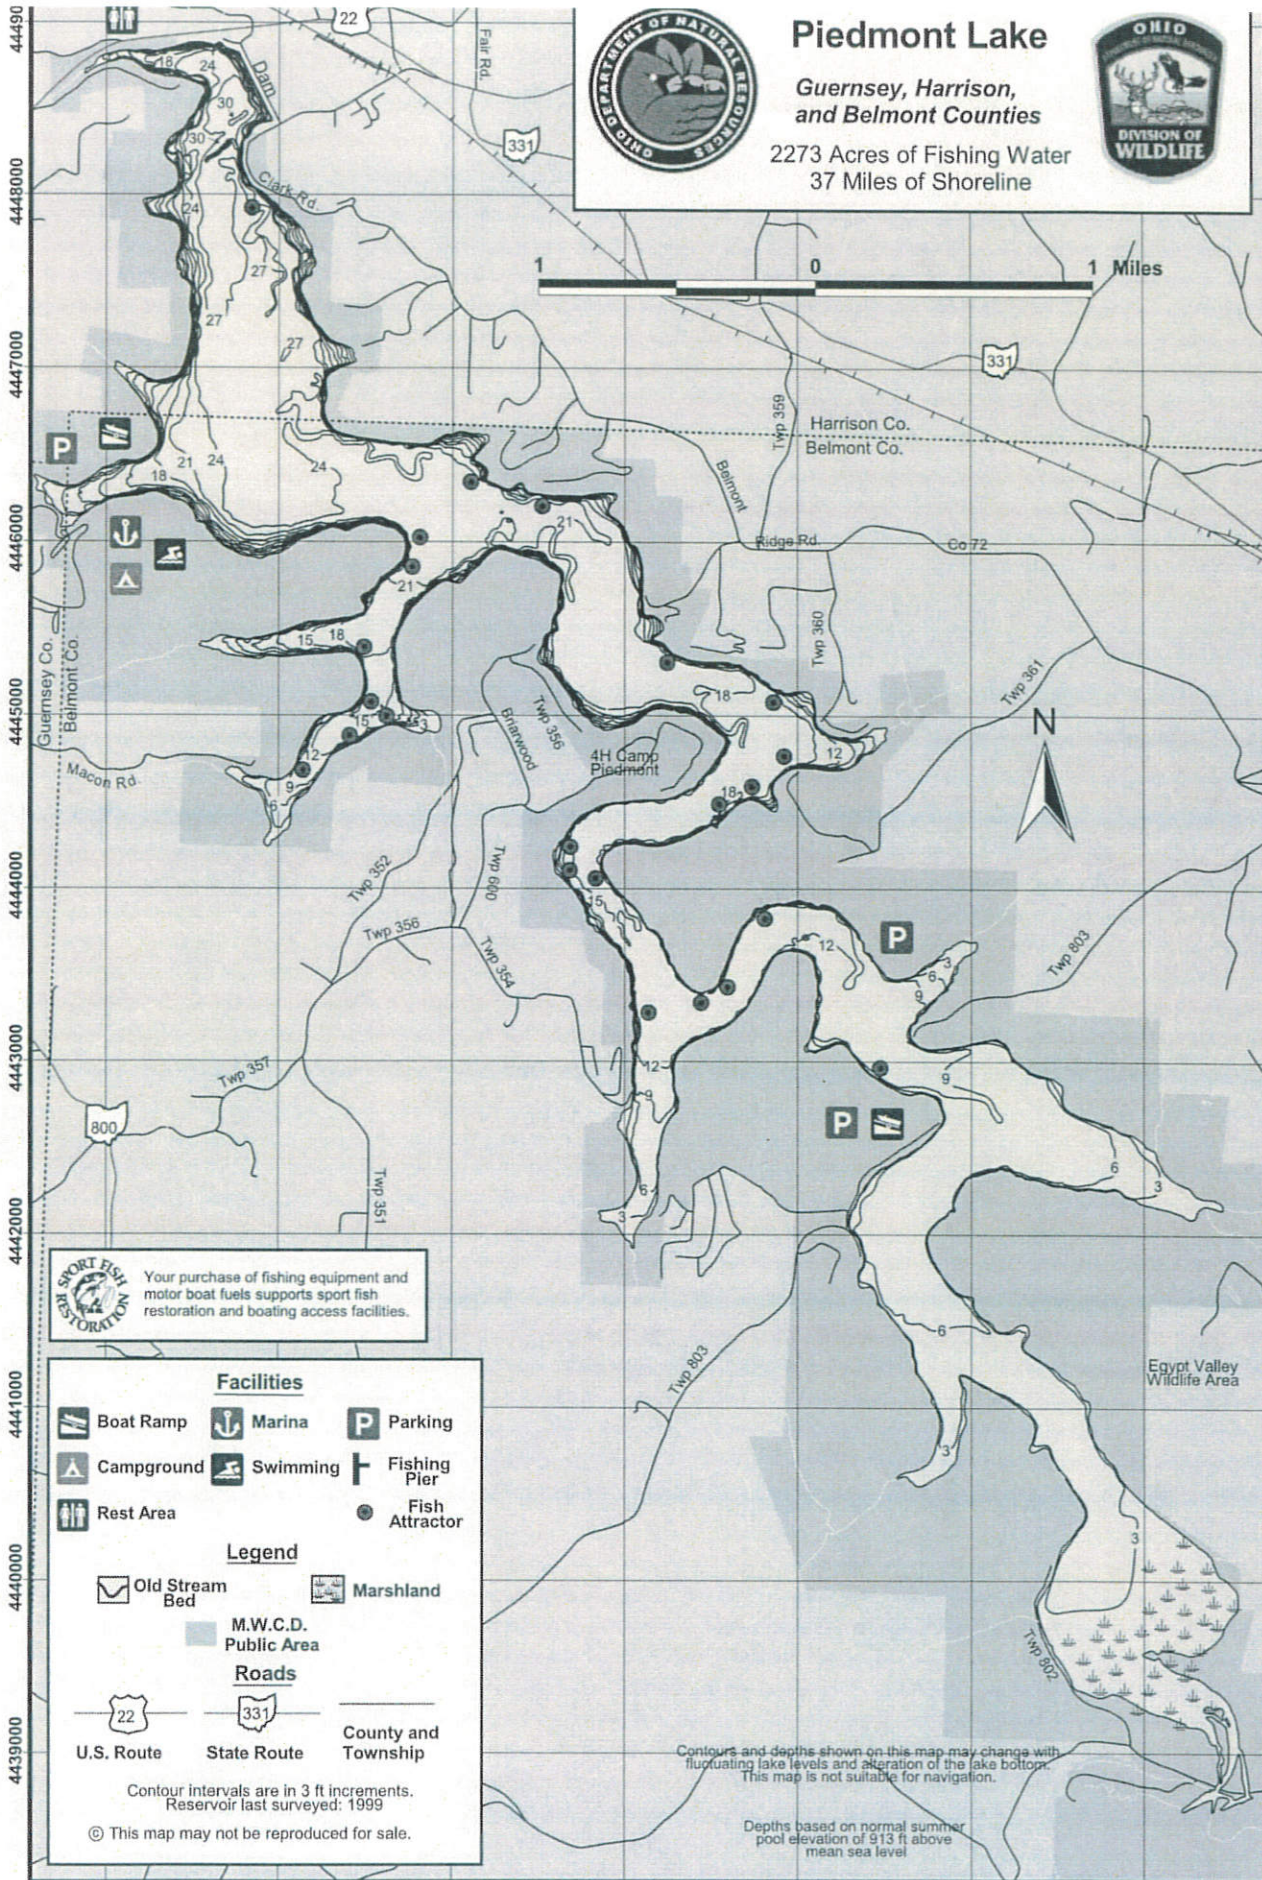

Piedmont Lake

Guernsey, Harrison,
and Belmont Counties

2273 Acres of Fishing Water
37 Miles of Shoreline

 **SPORT FISH ACT RESTORATION**
Your purchase of fishing equipment and motor boat fuels supports sport fish restoration and boating access facilities.

Facilities		
		
		
		

Legend	
	
	

Roads		
		
U.S. Route	State Route	County and Township

Contour intervals are in 3 ft increments.
Reservoir last surveyed: 1999

© This map may not be reproduced for sale.

Contours and depths shown on this map may change with fluctuating lake levels and alteration of the lake bottom. This map is not suitable for navigation.

Depths based on normal summer pool elevation of 913 ft above mean sea level

Piedmont Lake Fishing Map